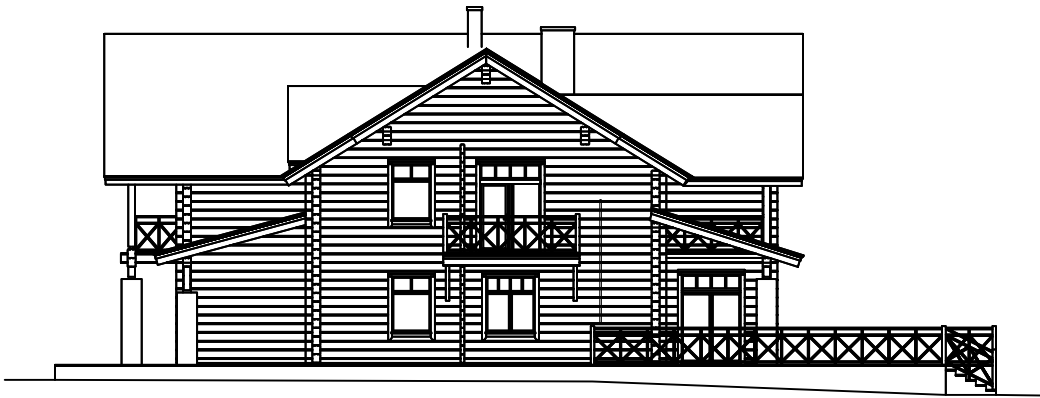

CASSIOPEIA

GROUND FLOOR

TOTAL AREA	909,8 m ²
FLOOR AREA	465,2 m ²
TERRACES, BALCONIES	444,6 m ²
CAR SHELTER	-

CASSIOPEIA

FIRST FLOOR

TOTAL AREA	909,8 m ²
FLOOR AREA	465,2 m ²
TERRACES, BALCONIES	444,6 m ²
CAR SHELTER	-