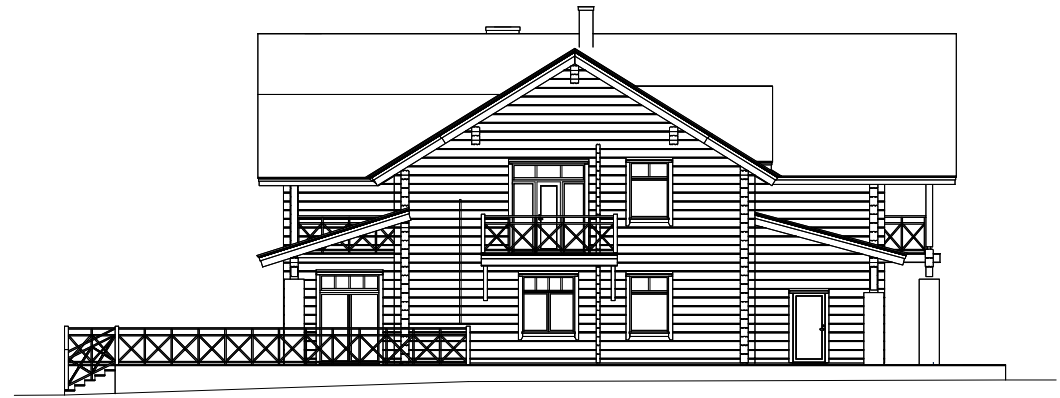

CASSIOPEIA

GROUND FLOOR

TOTAL AREA	909,8 m ²
FLOOR AREA	465,2 m ²
TERRACES, BALCONIES	444,6 m ²
CAR SHELTER	-

CASSIOPEIA

FIRST FLOOR

TOTAL AREA	909,8 m ²
FLOOR AREA	465,2 m ²
TERRACES, BALCONIES	444,6 m ²
CAR SHELTER	-